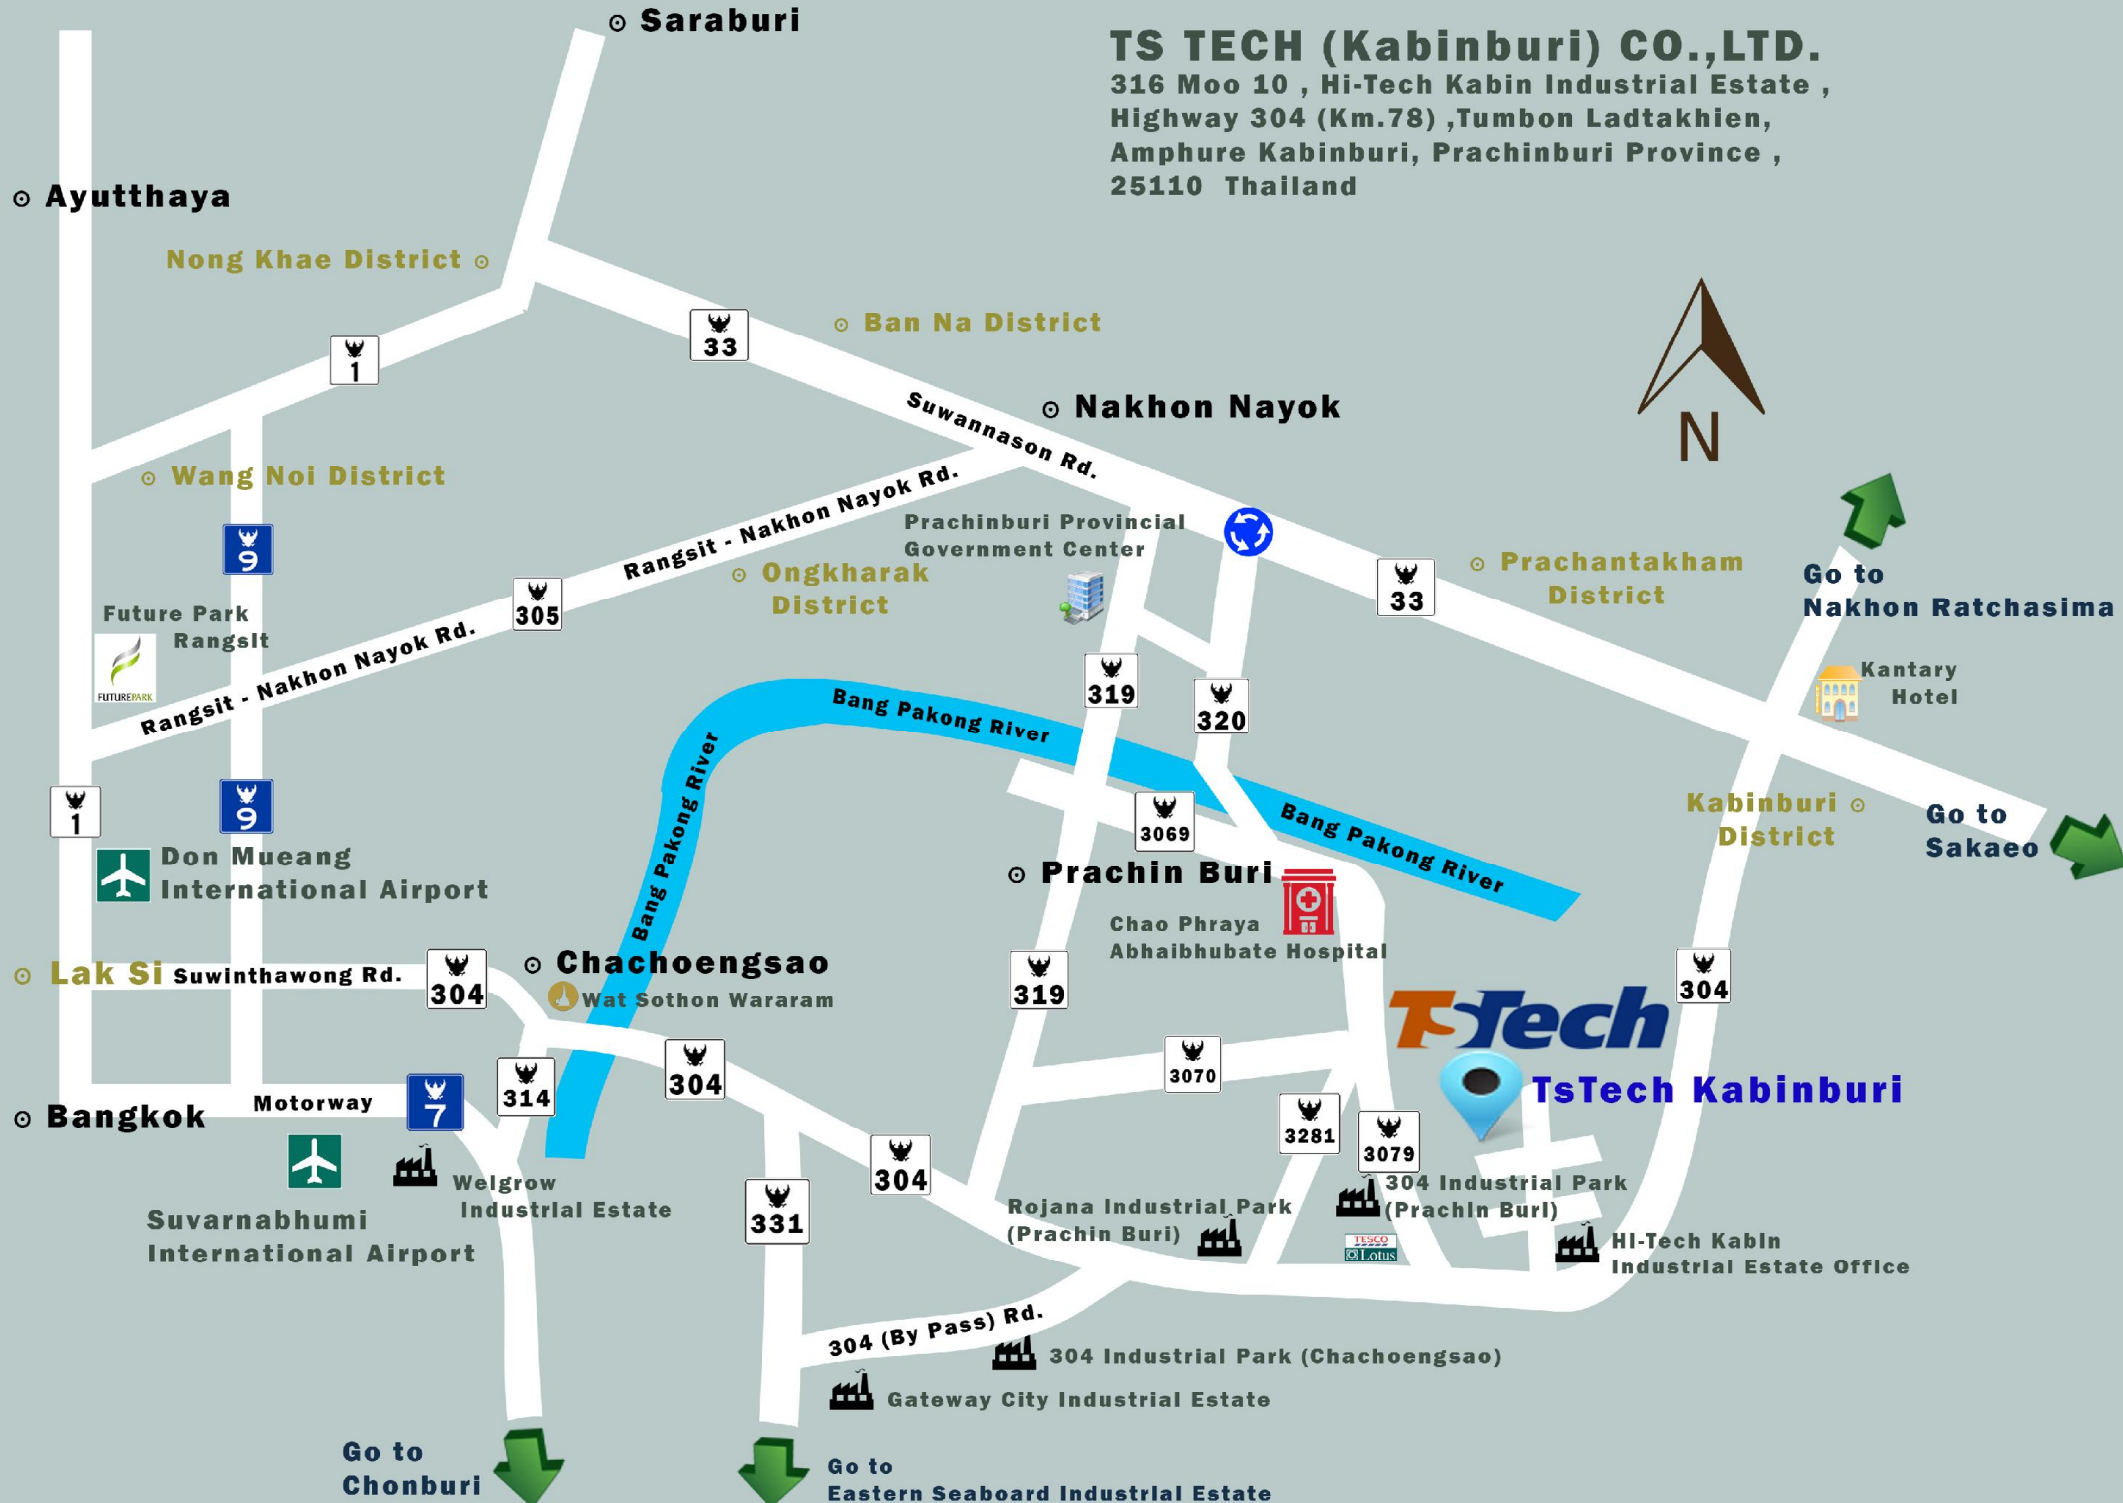

TS TECH (Kabinburi) CO.,LTD.

316 Moo 10 , Hi-Tech Kabin Industrial Estate ,
Highway 304 (Km.78) ,Tumbon Ladtakhien,
Amphure Kabinburi, Prachinburi Province ,
25110 Thailand

Go to Nakhon Ratchasima

Kantary Hotel

Go to Sakae

TsTech
TsTech Kabinburi

Go to Chonburi

Go to Eastern Seaboard Industrial Estate